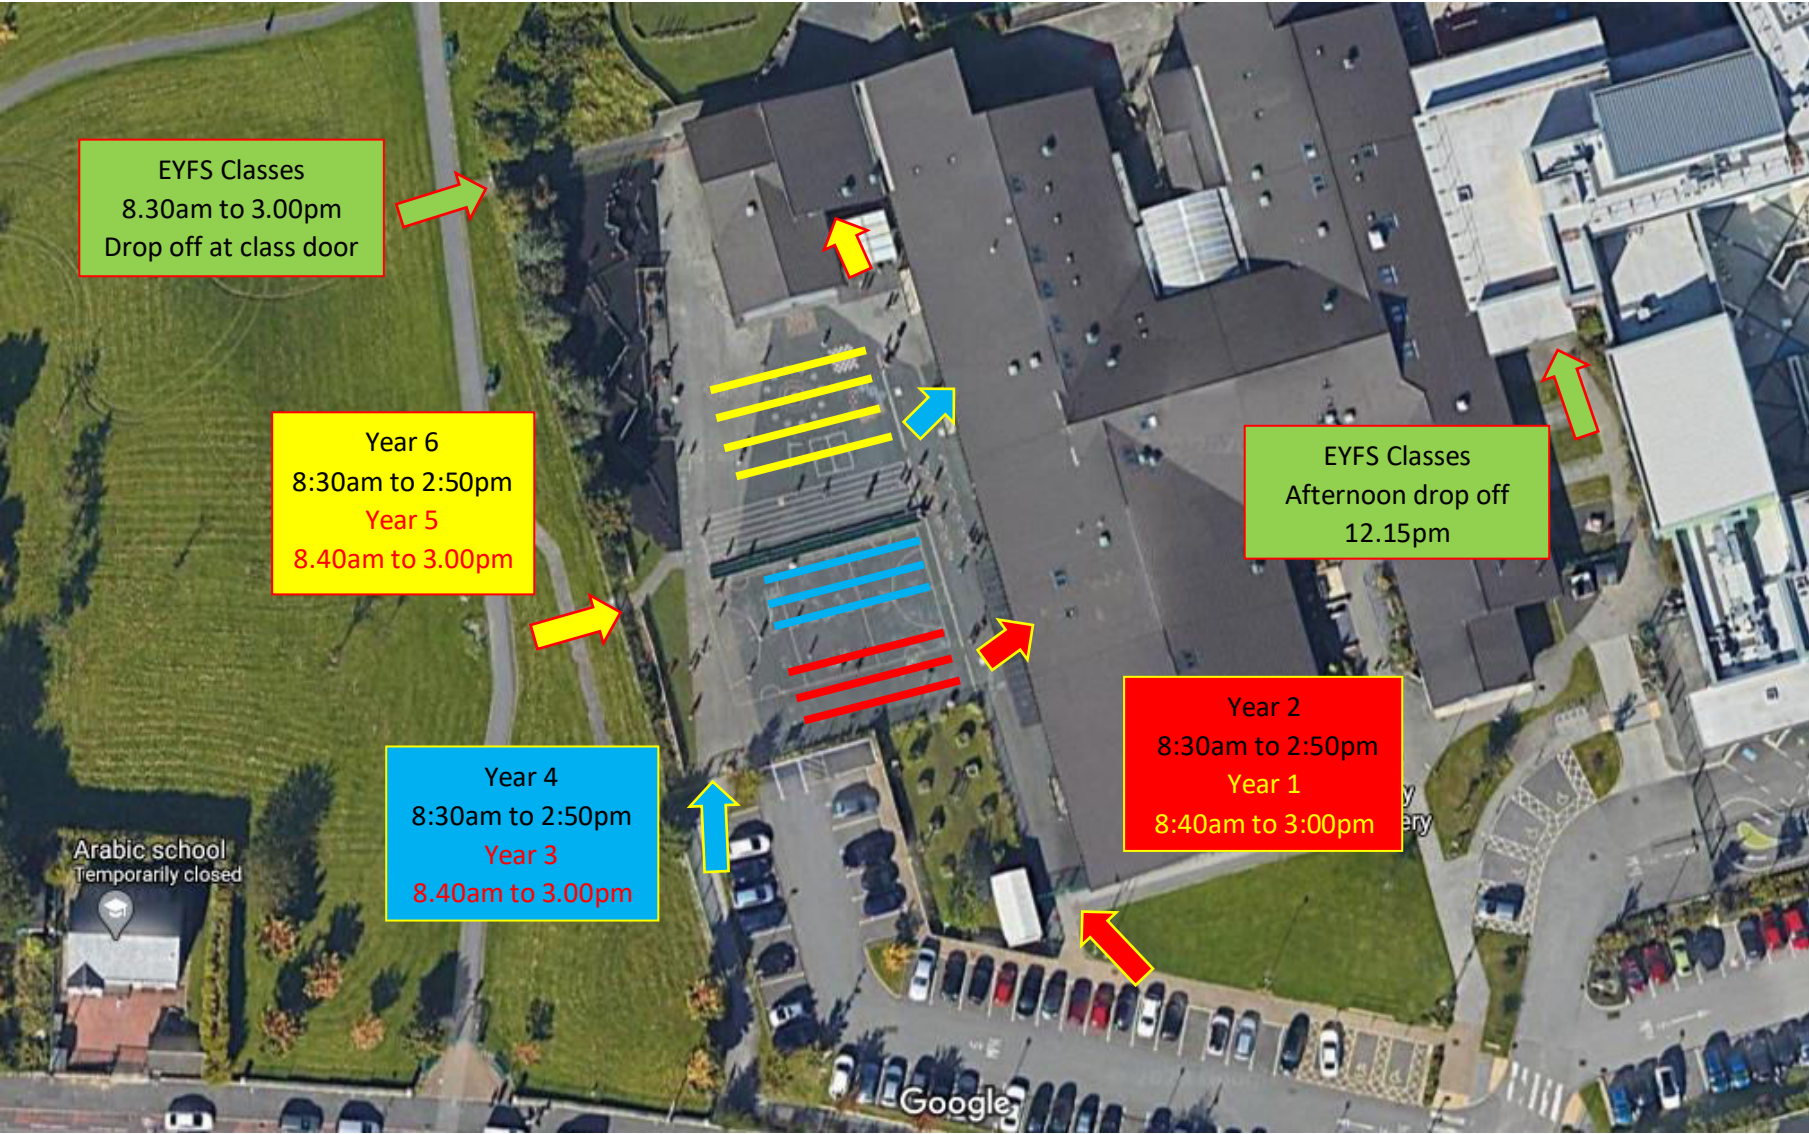

**Lapage Primary School – Entry Procedures – September 2021**

***Please note that in the interest of everyone's safety, children must arrive at the specified time. It is vital that children and parents are on the playground and in their line at the stated start time.***

**Entry Procedure (drop off)**

- 1) The school gates will open at 8.20am.
- 2) Parents and children are asked to line up in the appropriate class line prior to the given start time
- 3) Children will remain under the care of their parent/carer until the class teacher collects the class.
- 4) Teachers and school staff will be available to guide and support parents and children on the new procedures.